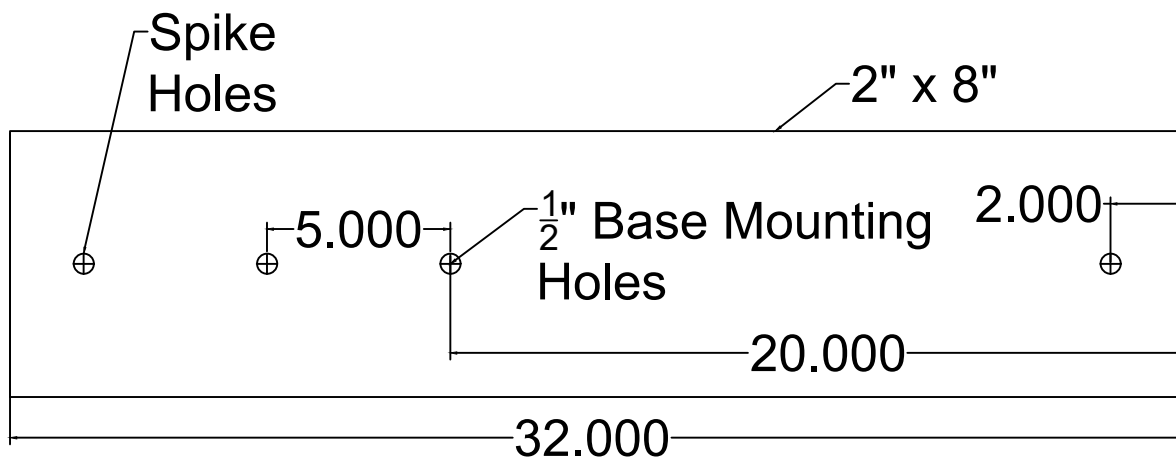

Wood Base for Double Popper

Wood Base for Single Popper

Wood base for our double popper bases using 32" of 2x8. The hole spacing of base mounting holes are the only critical measurements to get right. The spike holes and the overall dimension can vary depending on what you want and have available. Bumper is optional, but sometimes needed.