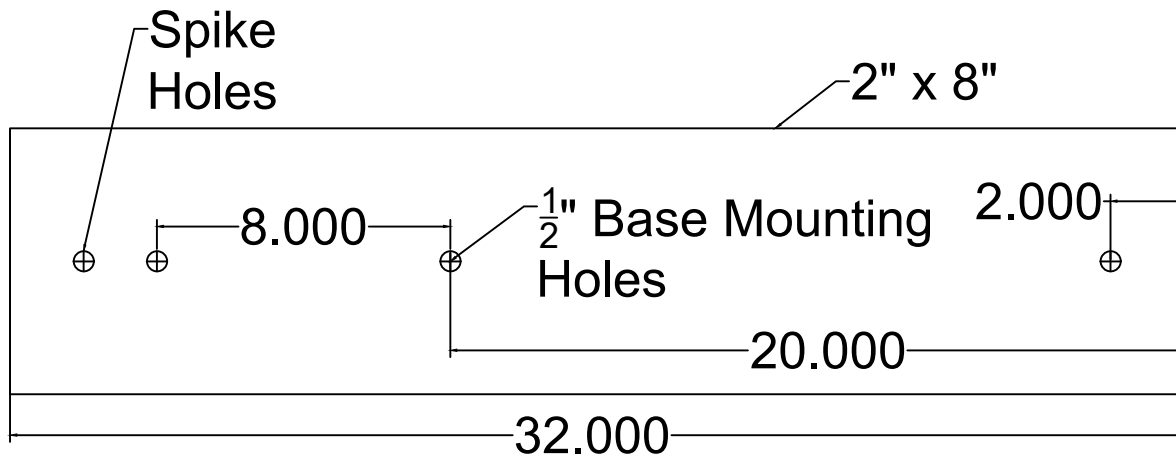

Wood Base for Double Popper

Wood Base for Single Popper

Wood base for our double popper bases using 32" of 2x8. The hole spacing of base mounting holes are the only critical measurements to get right. The spike holes and the overall dimension can vary depending on what you want and have available. Bumper is optional, but sometimes needed.